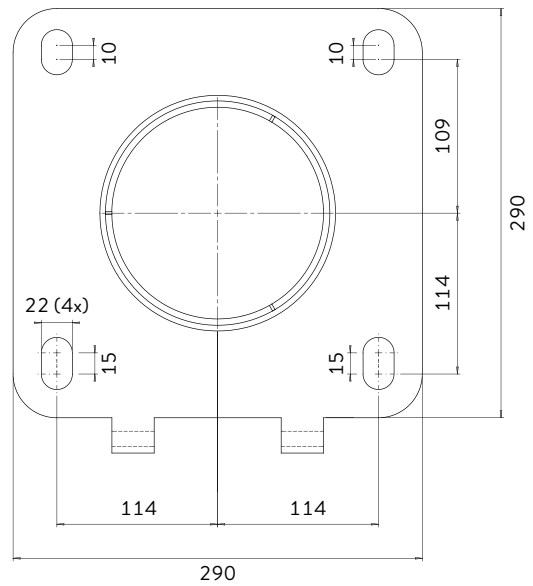

Flaggstang Fasade

Markplate 5-12 m

Stangfeste 5-12 m

Markplate 14-18 m

Stangfeste 14-18 m

Veggfeste Fasade

Stangfeste Fasade

ESPENES as