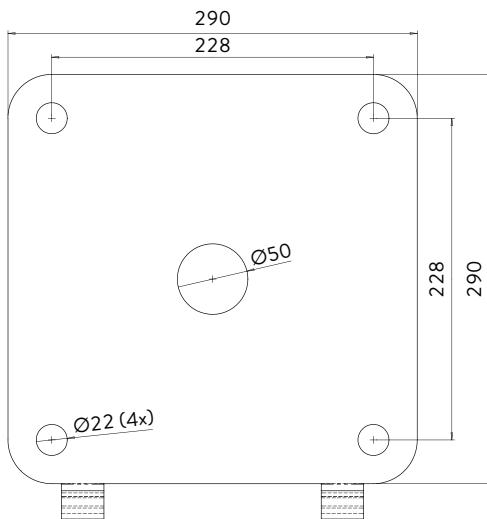

Flaggstang Fasade

Markplate 5-12 m

Stangfeste 5-12 m

Markplate 14-18 m

Stangfeste 14-18 m

Veggfeste Fasade

Stangfeste Fasade

ESPENES as